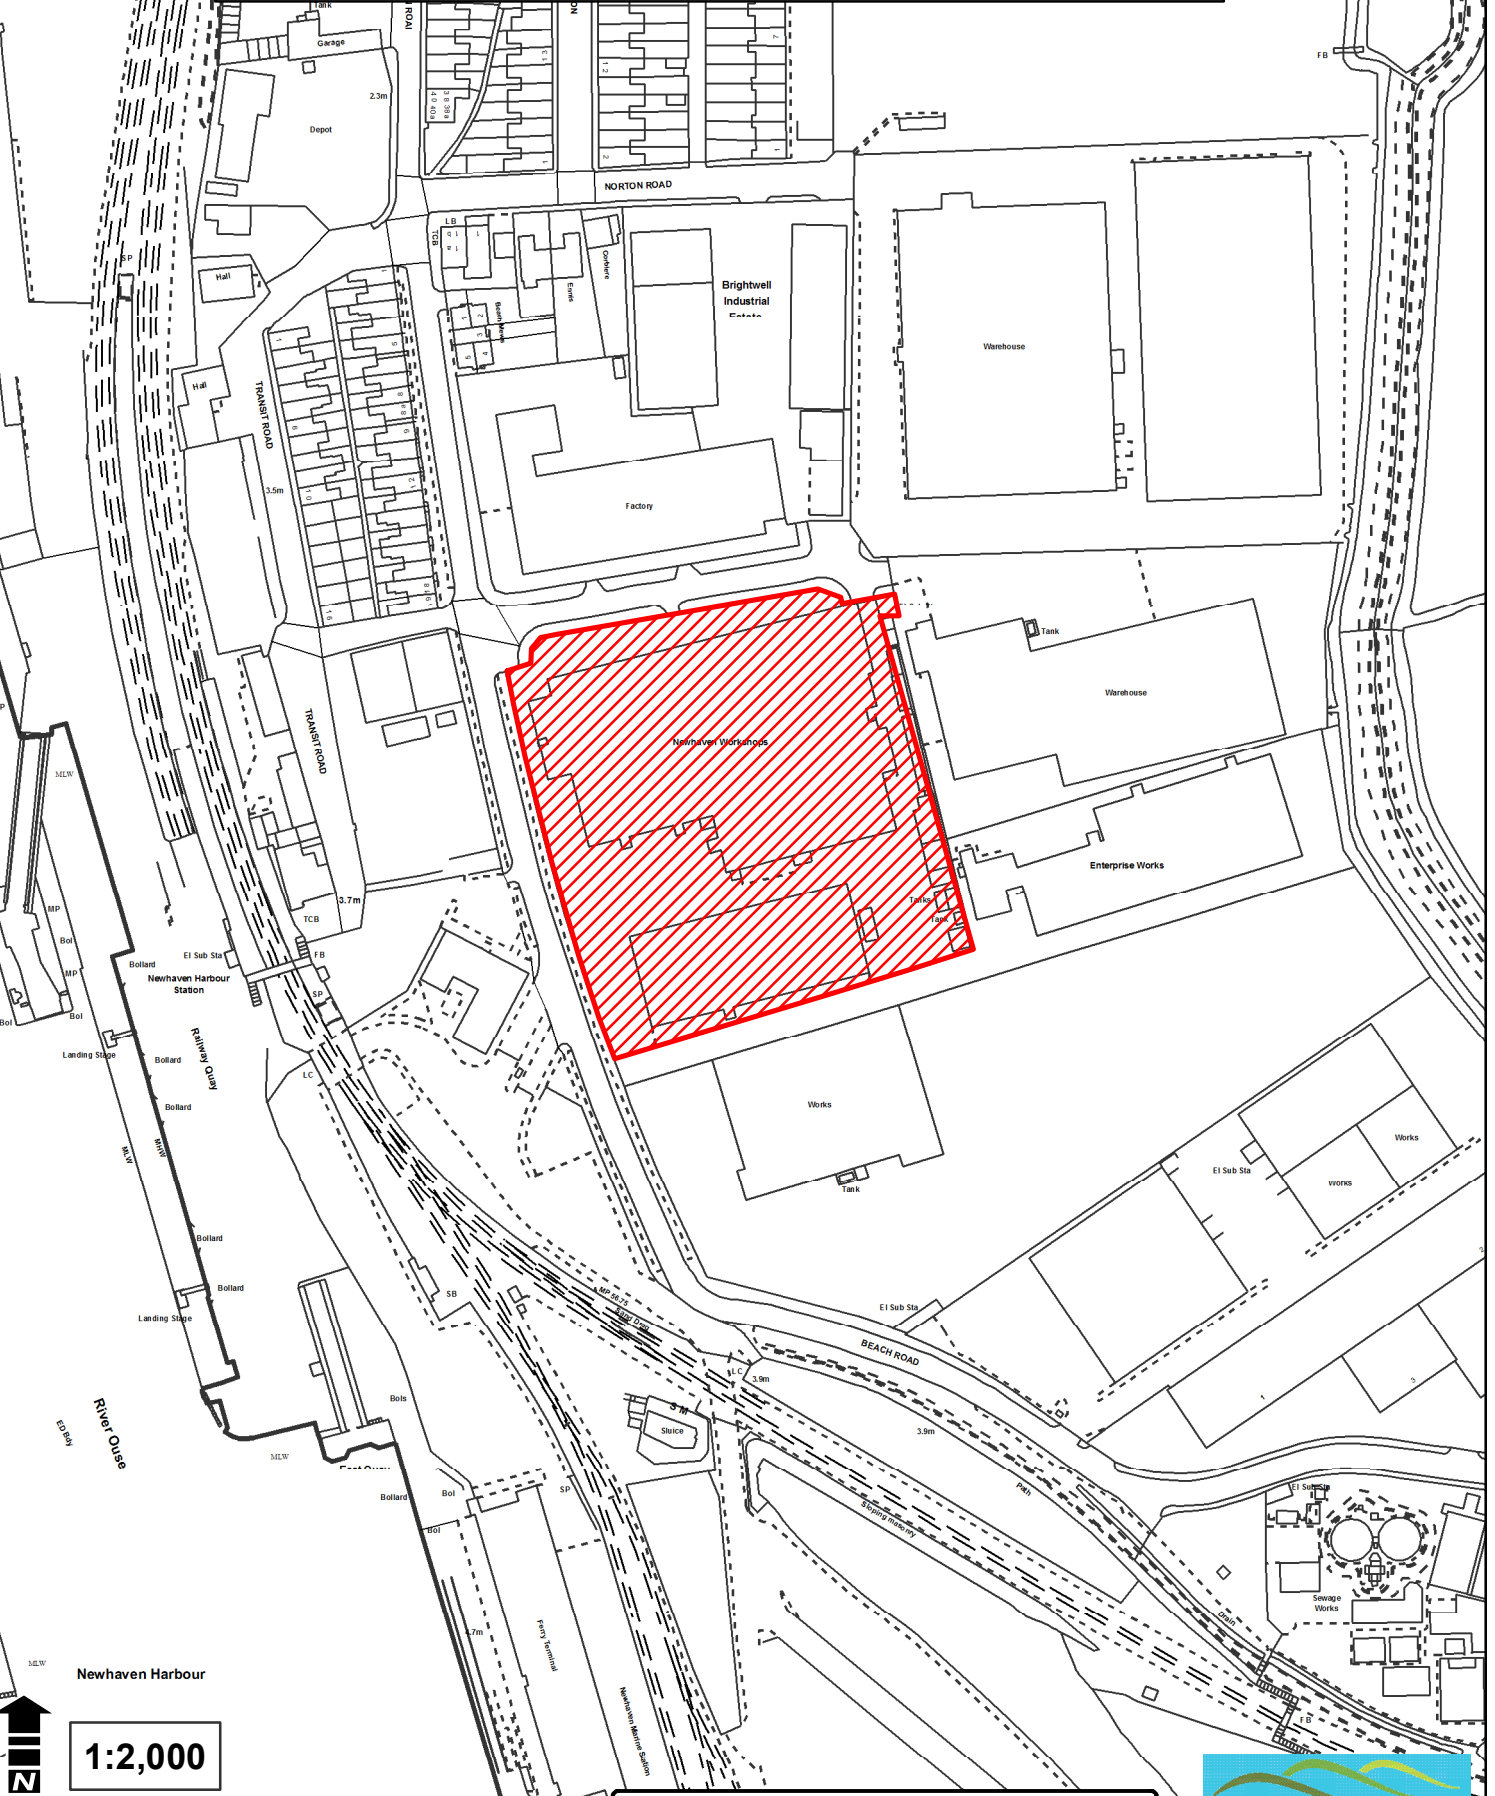

Newhaven Port

Bevan Funnell Article 4 (Light Industrial to Residential)

Recreation Ground

Allotment Gardens

1:2,000

© Crown copyright and database rights 2017
Ordnance Survey 100019275.

Key

 Article 4 Direction Area to which Article 4 Direction applies