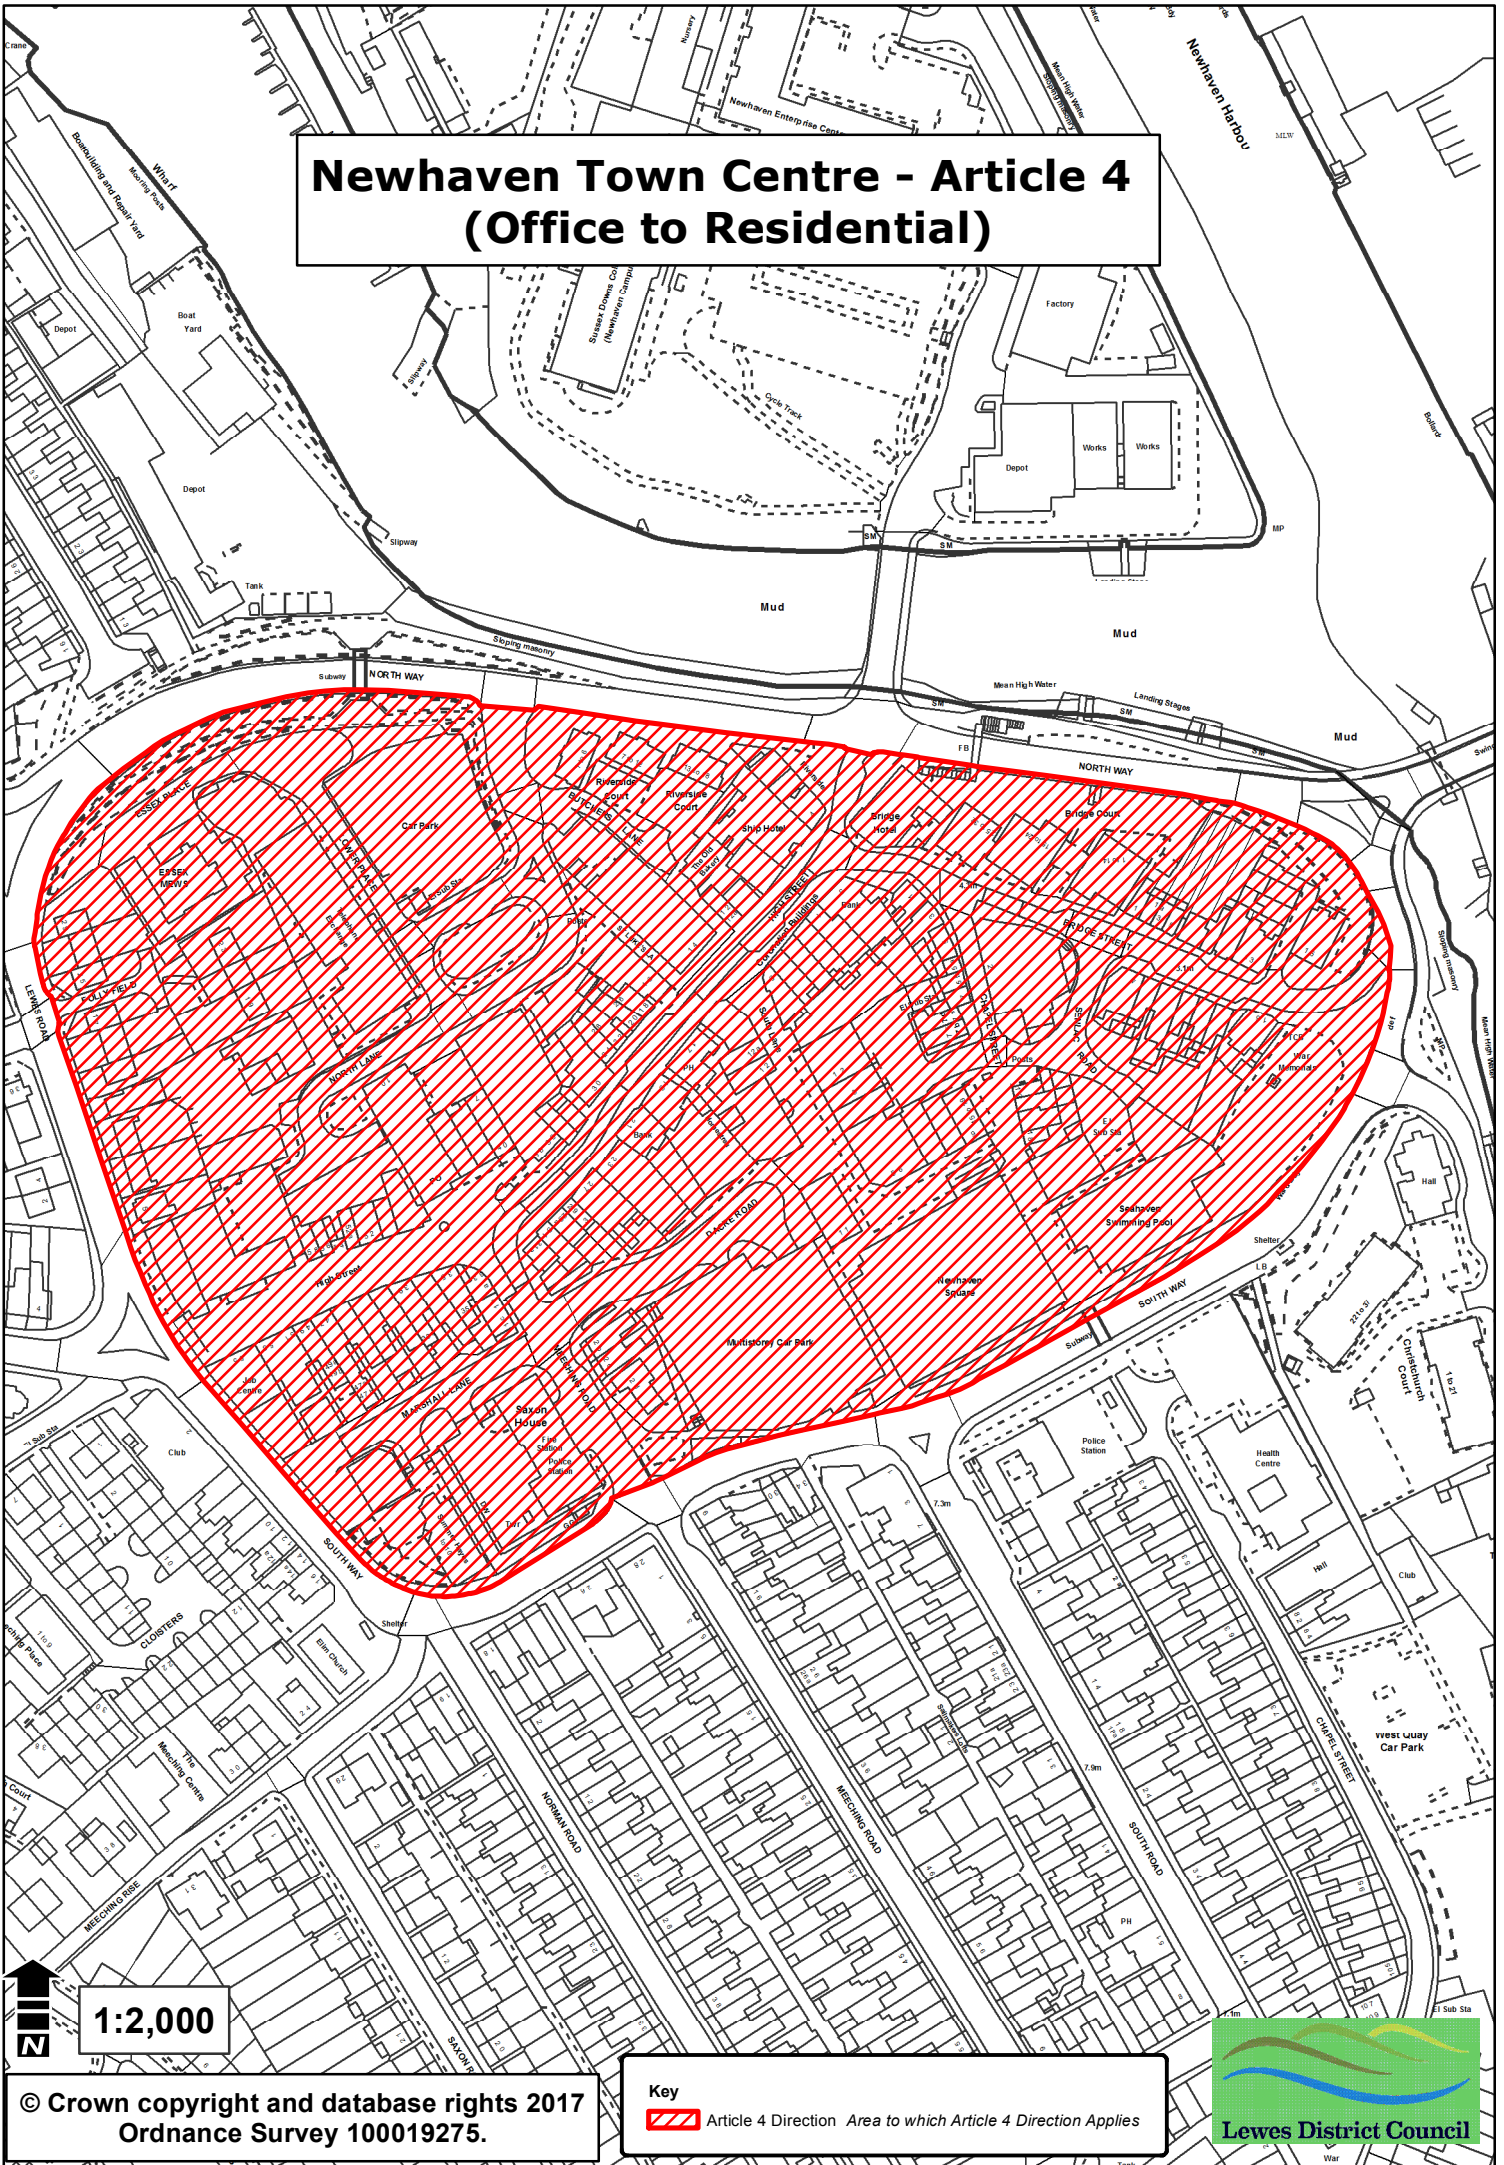

Newhaven Town Centre - Article 4 (Office to Residential)

1:2,000

© Crown copyright and database rights 2017
Ordnance Survey 100019275.

Key
 Article 4 Direction Area to which Article 4 Direction Applies